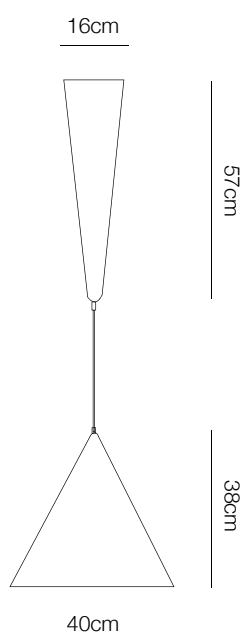

PD115-1

PD115-1 BLACK E27, 60W

PD115-1 WHITE E27, 60W

▪ **Dimension:**

PD115-1 BLACK