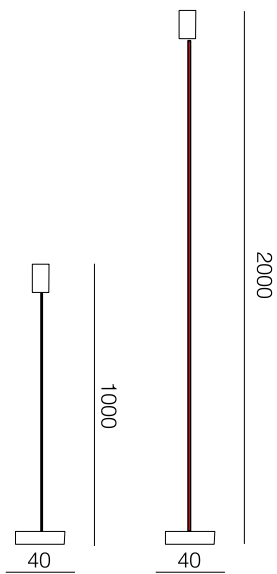

SE270

- **SE270** WHITE E27 + 3C WEAVE+T , L2000*Ø7,5mm
- **SE270** WHITE E27 + 3C WEAVE+T , L1000*Ø7,5mm
- **SE270** BLACK E27 + 3C WEAVE+T , L2000*Ø7,5mm
- **SE270** BLACK E27 + 3C WEAVE+T , L1000*Ø7,5mm
- **SE270** RED E27 + 3C WEAVE+T , L2000*Ø7,5mm
- **SE270** RED E27 + 3C WEAVE+T , L1000*Ø7,5mm
- **SE270** GREY E27 + 3C WEAVE+T , L2000*Ø7,5mm
- **SE270** GREY E27 + 3C WEAVE+T , L1000*Ø7,5mm