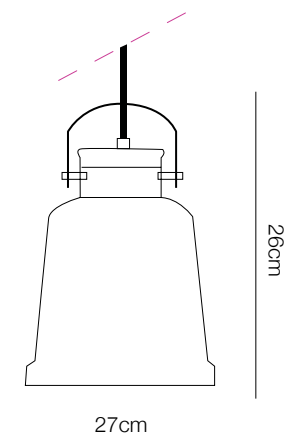

PD303-1

PD303-1	BLACK (MATT WHITE INSIDE WITH GOLD)	E27, 60W
PD303-1	WHITE (MATT WHITE INSIDE WITH SILVER)	E27, 60W

- **Material:** Aluminium
- **Dimension:**