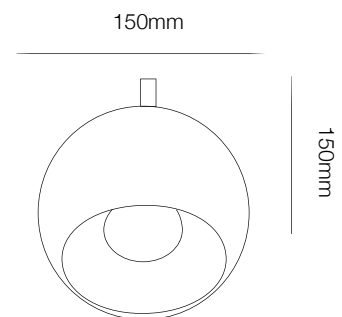

# PD123-7

PD123-7 BLACK E14, 7x40W

PD123-7 WHITE E14, 7x40W

▪ Dimension: Ø470mm

PD123-7 BLACK

PD123-7 WHITE