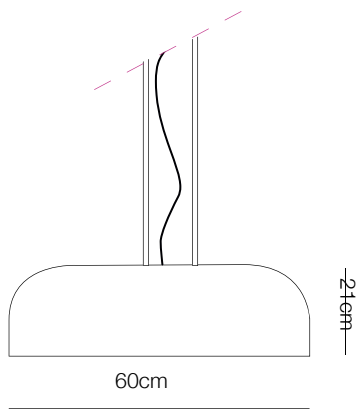

PD134-3A

PD134-3A BLACK E27, 3x60W MAX

PD134-3A BROWN E27, 3x60W MAX

PD134-3A WHITE E27, 3x60W MAX

▪ **Dimension:**

Black