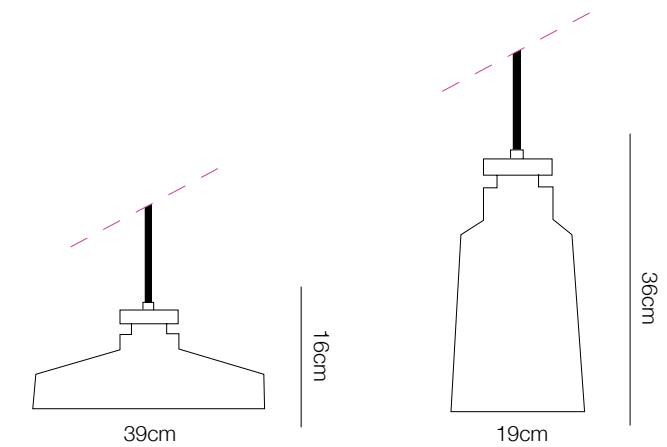

PD321-1A, 1C

PD321-1A	MATT BLACK (MATT WHITE INSIDE)	E27, 60W
PD321-1A	MATT WHITE (MATT WHITE INSIDE)	E27, 60W
PD321-1C	MATT BLACK (MATT WHITE INSIDE)	E27, 60W
PD321-1C	MATT WHITE (MATT WHITE INSIDE)	E27, 60W

- **Material:** Aluminium, Wood
- **Dimension:**