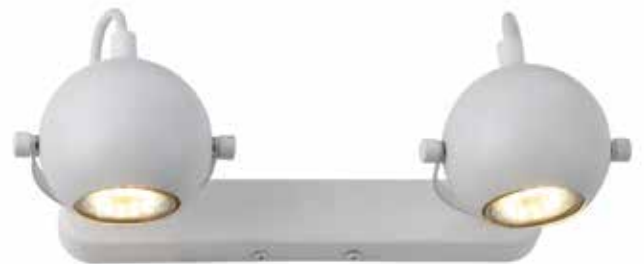

W10129-2 White