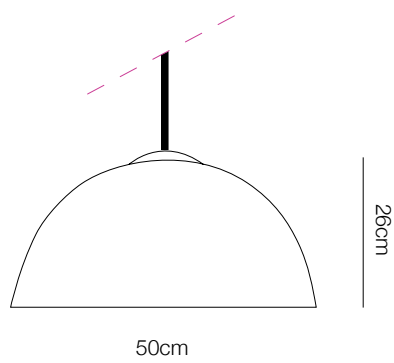

PD218-1A

PD218-1A MATT BLACK (GOLD INSIDE) E27, 60W

PD218-1A MATT WHITE (GOLD INSIDE) E27, 60W

▪ **Dimension:**

PD218-1A MATT BLACK (GOLD INSIDE)