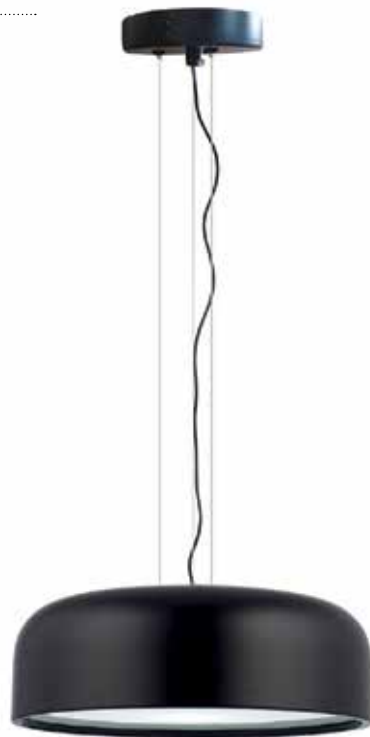

PD134-3A

PD134-3A BLACK E27, 3x60W MAX

PD134-3A BROWN E27, 3x60W MAX

PD134-3A WHITE E27, 3x60W MAX

▪ **Dimension:**

Black