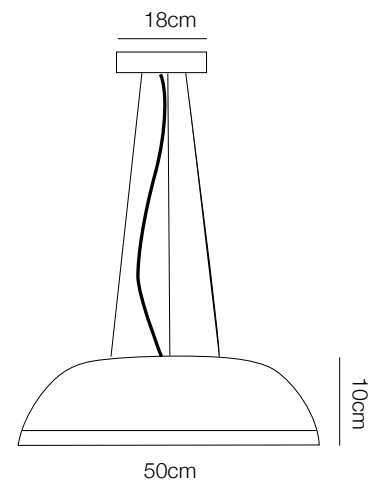

PD604 Metal