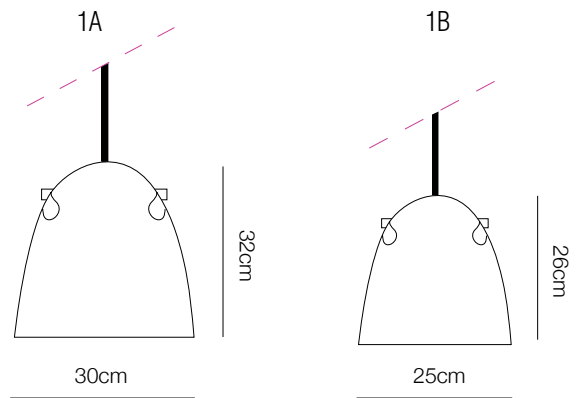

PD231-1A MATT WHITE
PD231-1B MATT WHITE