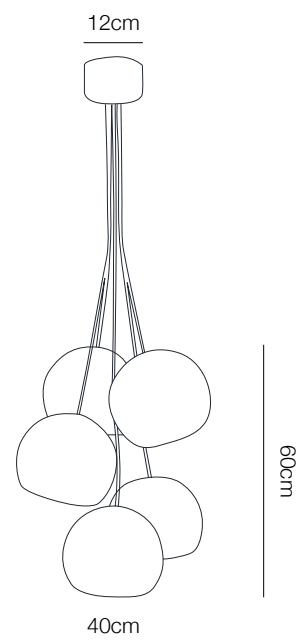

PD 301-5

PD 301-5 ROSE GOLD E14, 5x40W
PD 301-5 METAL E14, 5x40W

▪ **Material:** Steel