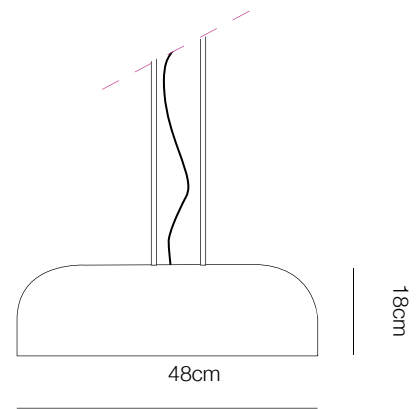

PD134-3B

PD134-3B	BLACK	E27, 3x60W MAX
PD134-3B	BROWN	E27, 3x60W MAX
PD134-3B	WHITE	E27, 3x60W MAX

▪ **Dimension:**